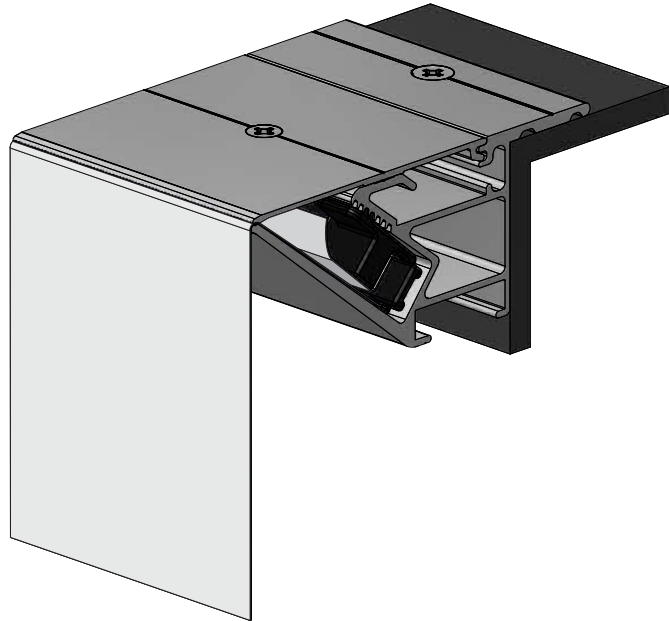

PRODUCT UPDATE: Flat Bleed Retro Frame Cover

Part Number	Part	Length	Finish	List Price
2121	Flat Bleed Retro Frame Cover	24'-6"	Mill	\$30.00
				<i>Cost per Foot 1.22</i>

ORIGINAL PROFILE

Frame Options:

Flat Bleed Retro Frame II
Part #2107

Flat Bleed Retro Frame
Part #2104

PLEASE NOTE: We have reverted back to the original Flat Bleed Retro Cover due to customer request.